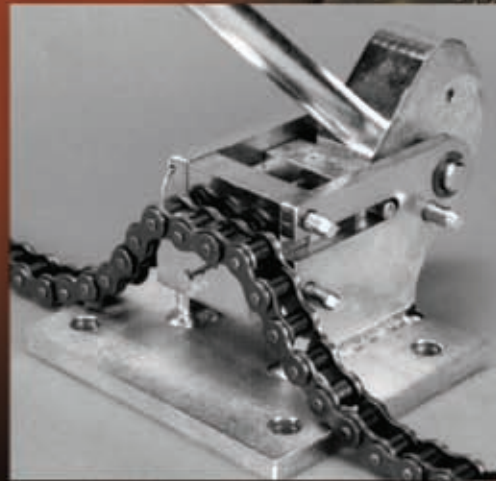

Innovative EZ Chain Tools

Design Drives Efficiency

The EZ Breaker® chain breaker, EZ Chain Rack®, and the EZ Chain Wear Gauge® have been designed to work together to give you the option of purchasing chain on a reel and easily storing and cutting it to size. The reels eliminate the need for boxes and labels while minimizing chain scrap.

- The durable **EZ Breaker®** is a compact, easy to use tool for cutting roller chain. EZ Breaker® links price and value while taking it EZ on the environment.
- Drives designed the **EZ Chain Rack®** using high quality welded construction on a stand alone base that will hold fifty-foot reels of chain on four stations. The center shafts are individually clutched to prevent the chain from uncoiling.
- The **EZ Chain Wear Gauge®** accurately checks up to 9 sizes of American Standard roller chains and up to 7 sizes of Premium British Standard roller chains. Quick and easy to use, go or no-go gauge system gives immediate feedback. The EZ Chain Wear Gauge® will fit into limited spaces and quickly lets the user know if the chain is worn out.

EZ Breaker has interchangeable Die Sets that make it EZ to switch from one size chain to another. Each die set will cut only one size of chain. Die sets each sold separately from the base unit.

1-800-435-0782 • www.drivesinc.com